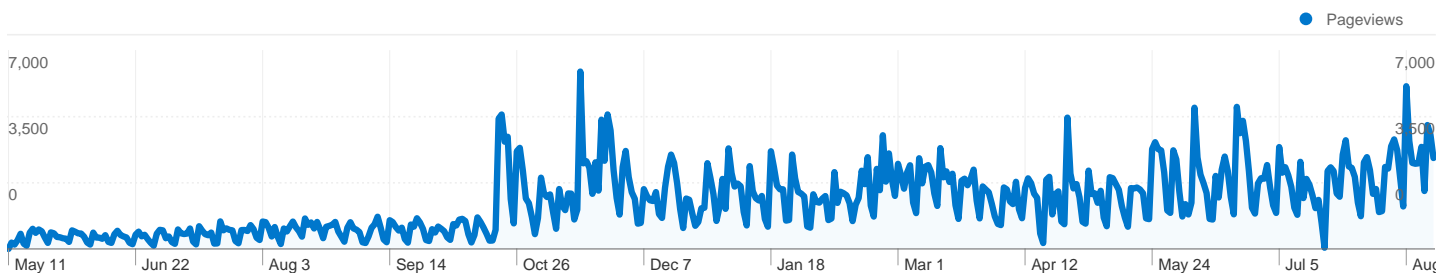

Pages on this site were viewed a total of 776,035 times

776,035 Pageviews

602,780 Unique Views

50.95% Bounce Rate

Top Content

Pages	Pageviews	% Pageviews
/	240,771	31.03%
/index.php?option=com_content&task=category&sectionid=1&id=	46,118	5.94%
/index.php?option=com_frontpage&Itemid=124	24,528	3.16%
/index.php?option=com_content&task=view&id=39&Itemid=73	22,177	2.86%
/index.php?option=com_content&task=category&sectionid=1&id=	10,948	1.41%