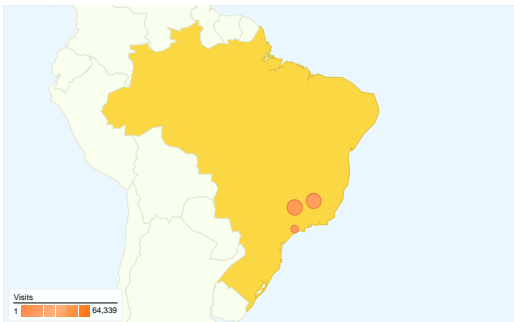

Site Usage

281,387 Visits

50.95% Bounce Rate

776,035 Pageviews

00:03:07 Avg. Time on Site

2.76 Pages/Visit

38.94% % New Visits

Traffic Sources Overview

- **Direct Traffic**
129,331.00 (45.96%)
- **Search Engines**
127,907.00 (45.46%)
- **Referring Sites**
24,149.00 (8.58%)

Map Overlay

Country/Territory Detail: Brazil

Content Overview

Pages	Pageviews	% Pageviews
/	240,771	31.03%
/index.php?option=com_conten	46,118	5.94%
/index.php?option=com_frontpa	24,528	3.16%
/index.php?option=com_conten	22,177	2.86%
/index.php?option=com_conten	10,948	1.41%

Visitors Overview

Visitors
110,171

All traffic sources sent a total of 281,387 visits

 45.96% Direct Traffic

 8.58% Referring Sites

 45.46% Search Engines

- **Direct Traffic**
129,331.00 (45.96%)
- **Search Engines**
127,907.00 (45.46%)
- **Referring Sites**
24,149.00 (8.58%)

281,387 visits came from 65 countries/territories

Site Usage

Country/Territory	Visits	Pages/Visit	Avg. Time on Site	% New Visits	Bounce Rate
Visits 281,387 % of Site Total: 100.00%	Pages/Visit 2.76 Site Avg: 2.76 (0.00%)	Avg. Time on Site 00:03:07 Site Avg: 00:03:07 (0.00%)	% New Visits 38.98% Site Avg: 38.94% (0.10%)	Bounce Rate 50.95% Site Avg: 50.95% (0.00%)	
Brazil	279,851	2.76	00:03:07	38.73%	50.79%
Portugal	427	1.31	00:00:26	94.85%	90.16%
United States	396	1.86	00:01:39	77.27%	70.96%
Ireland	85	1.15	00:00:34	100.00%	95.29%
Uruguay	61	1.39	00:00:29	13.11%	73.77%
(not set)	52	3.15	00:04:38	61.54%	48.08%
Japan	45	1.16	00:00:43	97.78%	86.67%
Italy	39	1.33	00:00:27	89.74%	82.05%
United Kingdom	37	2.84	00:02:31	100.00%	75.68%