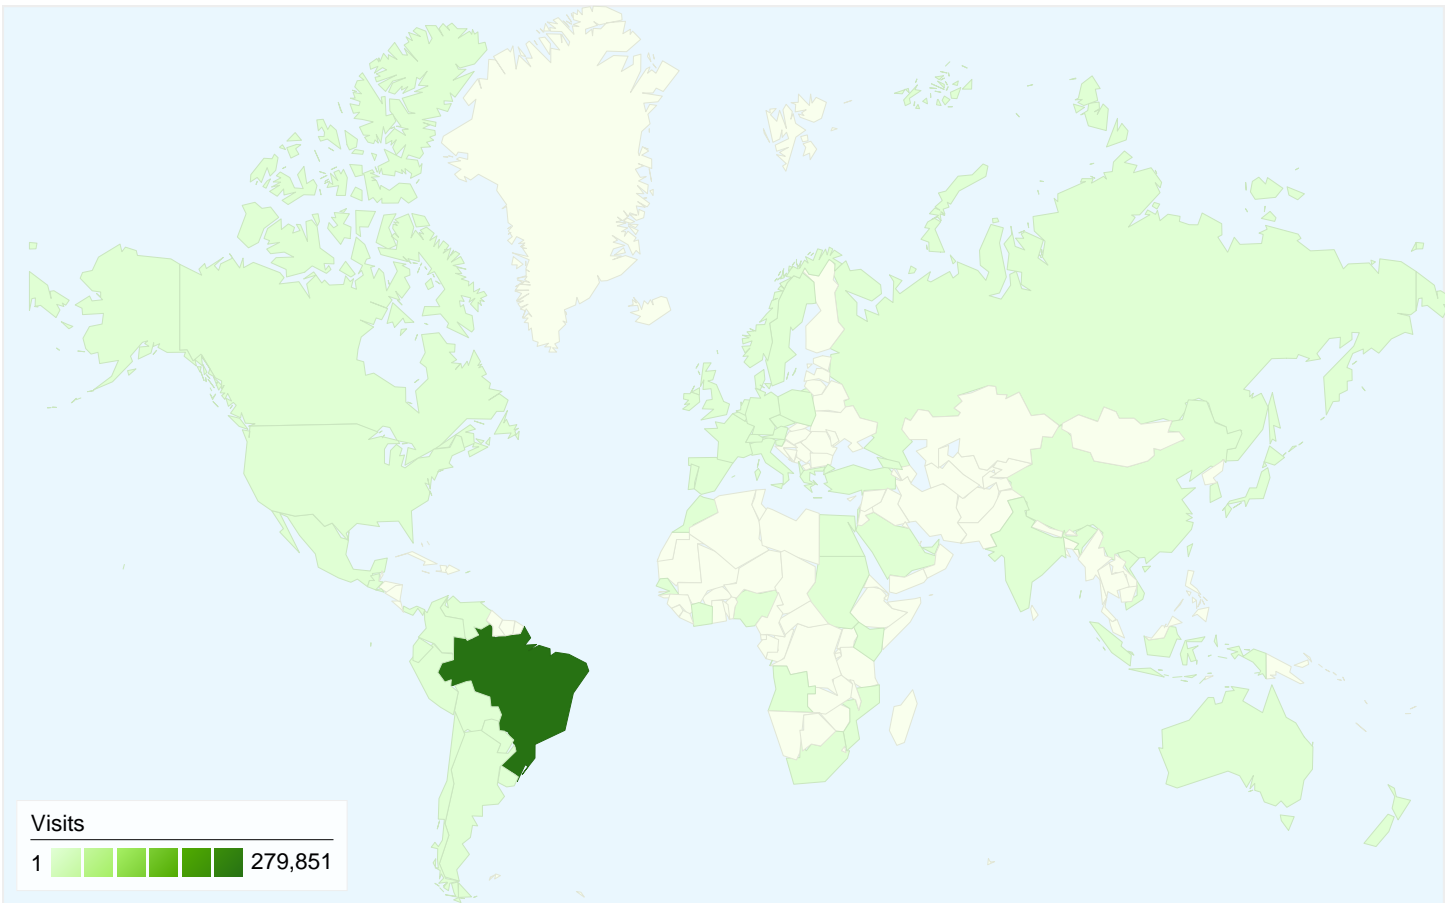

Visitors Overview

Visitors
110,171

All traffic sources sent a total of 281,387 visits

 45.96% Direct Traffic

 8.58% Referring Sites

 45.46% Search Engines

- **Direct Traffic**
129,331.00 (45.96%)
- **Search Engines**
127,907.00 (45.46%)
- **Referring Sites**
24,149.00 (8.58%)

Campinas	2,332	2.39	00:01:46	61.23%	60.16%
					1 - 10 of 361

110,171 people visited this site

 **281,387 Visits**

 **110,171 Absolute Unique Visitors**

 **776,035 Pageviews**

 **2.76 Average Pageviews**

 **00:03:07 Time on Site**

281,387 visits came from 65 countries/territories

Site Usage

Country/Territory	Visits	Pages/Visit	Avg. Time on Site	% New Visits	Bounce Rate
Visits 281,387 % of Site Total: 100.00%	Pages/Visit 2.76 Site Avg: 2.76 (0.00%)	Avg. Time on Site 00:03:07 Site Avg: 00:03:07 (0.00%)	% New Visits 38.98% Site Avg: 38.94% (0.10%)	Bounce Rate 50.95% Site Avg: 50.95% (0.00%)	
Brazil	279,851	2.76	00:03:07	38.73%	50.79%
Portugal	427	1.31	00:00:26	94.85%	90.16%
United States	396	1.86	00:01:39	77.27%	70.96%
Ireland	85	1.15	00:00:34	100.00%	95.29%
Uruguay	61	1.39	00:00:29	13.11%	73.77%
(not set)	52	3.15	00:04:38	61.54%	48.08%
Japan	45	1.16	00:00:43	97.78%	86.67%
Italy	39	1.33	00:00:27	89.74%	82.05%
United Kingdom	37	2.84	00:02:31	100.00%	75.68%