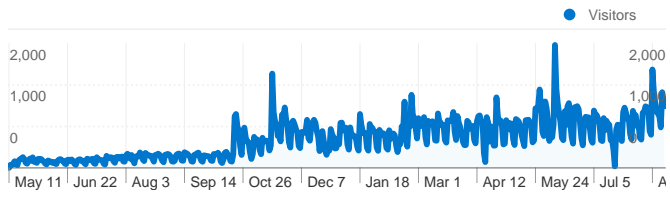

Site Usage

281,387 Visits

50.95% Bounce Rate

776,035 Pageviews

00:03:07 Avg. Time on Site

2.76 Pages/Visit

38.94% % New Visits

Traffic Sources Overview

Visitors Overview

Visitors
110,171

All traffic sources sent a total of 281,387 visits

 45.96% Direct Traffic

 8.58% Referring Sites

 45.46% Search Engines

- **Direct Traffic**
129,331.00 (45.96%)
- **Search Engines**
127,907.00 (45.46%)
- **Referring Sites**
24,149.00 (8.58%)

281,387 visits came from 65 countries/territories

Site Usage

Country/Territory	Visits	Pages/Visit	Avg. Time on Site	% New Visits	Bounce Rate
Visits 281,387 % of Site Total: 100.00%	Pages/Visit 2.76 Site Avg: 2.76 (0.00%)	Avg. Time on Site 00:03:07 Site Avg: 00:03:07 (0.00%)	% New Visits 38.98% Site Avg: 38.94% (0.10%)	Bounce Rate 50.95% Site Avg: 50.95% (0.00%)	
Brazil	279,851	2.76	00:03:07	38.73%	50.79%
Portugal	427	1.31	00:00:26	94.85%	90.16%
United States	396	1.86	00:01:39	77.27%	70.96%
Ireland	85	1.15	00:00:34	100.00%	95.29%
Uruguay	61	1.39	00:00:29	13.11%	73.77%
(not set)	52	3.15	00:04:38	61.54%	48.08%
Japan	45	1.16	00:00:43	97.78%	86.67%
Italy	39	1.33	00:00:27	89.74%	82.05%
United Kingdom	37	2.84	00:02:31	100.00%	75.68%

France	35	1.20	00:00:17	97.14%	88.57%
					1 - 10 of 65

Pages on this site were viewed a total of 776,035 times

 776,035 Pageviews

 602,780 Unique Views

 50.95% Bounce Rate

Top Content

Pages	Pageviews	% Pageviews
/	240,771	31.03%
/index.php?option=com_content&task=category§ionid=1&id=	46,118	5.94%
/index.php?option=com_frontpage&Itemid=124	24,528	3.16%
/index.php?option=com_content&task=view&id=39&Itemid=73	22,177	2.86%
/index.php?option=com_content&task=category§ionid=1&id=	10,948	1.41%