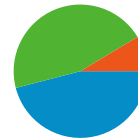

Visitors Overview

Visitors
110,171

All traffic sources sent a total of 281,387 visits

 45.96% Direct Traffic

 8.58% Referring Sites

 45.46% Search Engines

- **Direct Traffic**
129,331.00 (45.96%)
- **Search Engines**
127,907.00 (45.46%)
- **Referring Sites**
24,149.00 (8.58%)