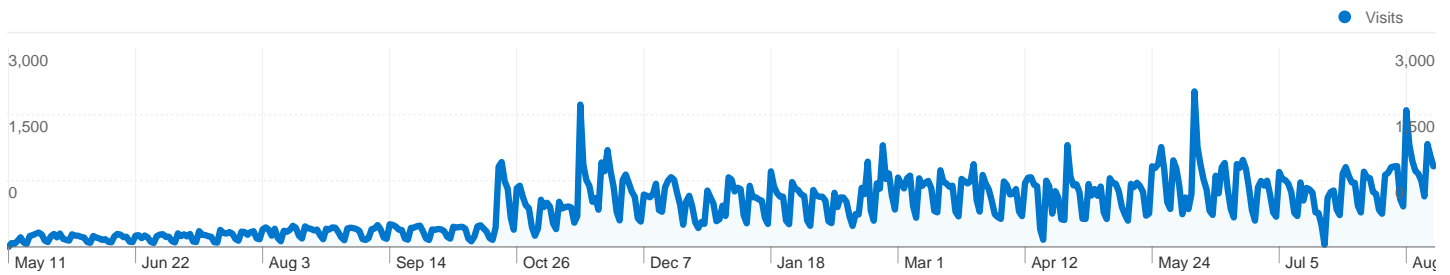

Site Usage

281,387 Visits

50.95% Bounce Rate

776,035 Pageviews

00:03:07 Avg. Time on Site

2.76 Pages/Visit

38.94% % New Visits

Traffic Sources Overview

Visitors Overview

Visitors
110,171

All traffic sources sent a total of 281,387 visits

 45.96% Direct Traffic

 8.58% Referring Sites

 45.46% Search Engines

- **Direct Traffic**
129,331.00 (45.96%)
- **Search Engines**
127,907.00 (45.46%)
- **Referring Sites**
24,149.00 (8.58%)

281,387 visits came from 65 countries/territories

Site Usage

Country/Territory	Visits	Pages/Visit	Avg. Time on Site	% New Visits	Bounce Rate
Visits 281,387 % of Site Total: 100.00%	Pages/Visit 2.76 Site Avg: 2.76 (0.00%)	Avg. Time on Site 00:03:07 Site Avg: 00:03:07 (0.00%)	% New Visits 38.98% Site Avg: 38.94% (0.10%)	Bounce Rate 50.95% Site Avg: 50.95% (0.00%)	
Brazil	279,851	2.76	00:03:07	38.73%	50.79%
Portugal	427	1.31	00:00:26	94.85%	90.16%
United States	396	1.86	00:01:39	77.27%	70.96%
Ireland	85	1.15	00:00:34	100.00%	95.29%
Uruguay	61	1.39	00:00:29	13.11%	73.77%
(not set)	52	3.15	00:04:38	61.54%	48.08%
Japan	45	1.16	00:00:43	97.78%	86.67%
Italy	39	1.33	00:00:27	89.74%	82.05%
United Kingdom	37	2.84	00:02:31	100.00%	75.68%

France	35	1.20	00:00:17	97.14%	88.57%
					1 - 10 of 65

Pages on this site were viewed a total of 776,035 times

 776,035 Pageviews

 602,780 Unique Views

 50.95% Bounce Rate

Top Content

Pages	Pageviews	% Pageviews
/	240,771	31.03%
/index.php?option=com_content&task=category§ionid=1&id=	46,118	5.94%
/index.php?option=com_frontpage&Itemid=124	24,528	3.16%
/index.php?option=com_content&task=view&id=39&Itemid=73	22,177	2.86%
/index.php?option=com_content&task=category§ionid=1&id=	10,948	1.41%