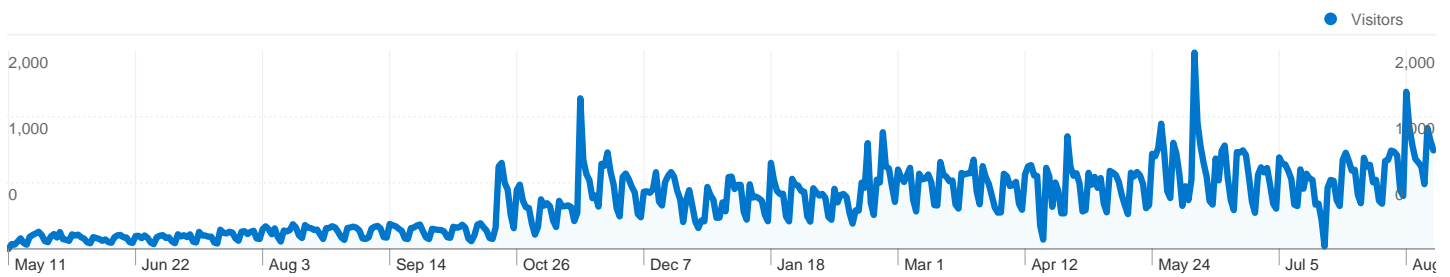

110,171 people visited this site

281,387 Visits

110,171 Absolute Unique Visitors

776,035 Pageviews

2.76 Average Pageviews

00:03:07 Time on Site

50.95% Bounce Rate

38.94% New Visits

Technical Profile

Browser	Visits	% visits	Connection Speed	Visits	% visits
Internet Explorer	181,590	64.53%	Unknown	175,667	62.43%
Firefox	79,204	28.15%	DSL	86,651	30.79%
Chrome	17,908	6.36%	T1	11,712	4.16%
Safari	1,096	0.39%	Dialup	4,864	1.73%
Mozilla	719	0.26%	Cable	2,443	0.87%