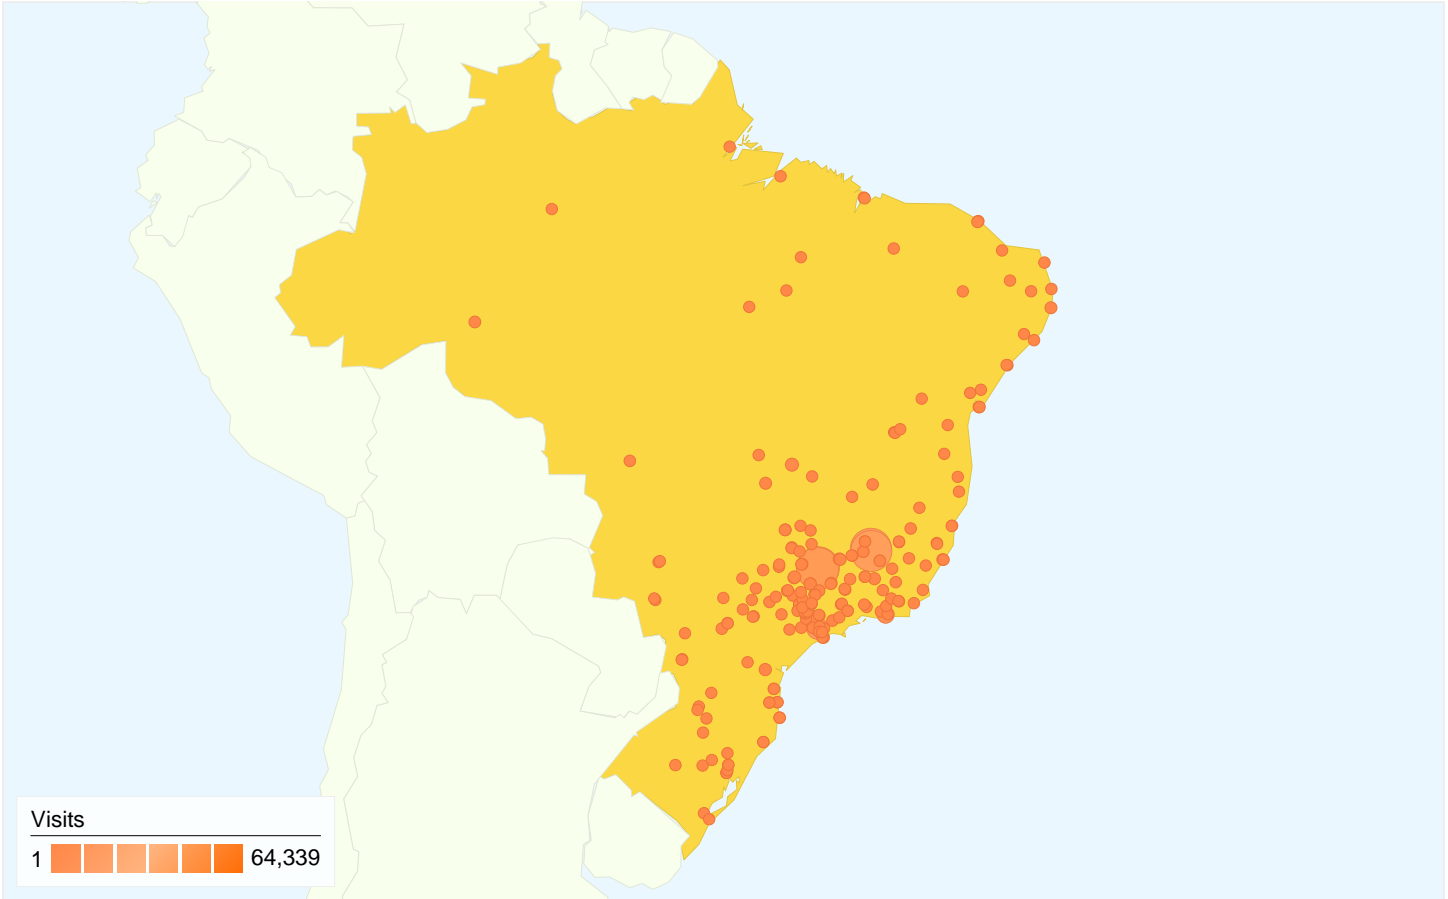

- **Direct Traffic**
129,331.00 (45.96%)
- **Search Engines**
127,907.00 (45.46%)
- **Referring Sites**
24,149.00 (8.58%)

Map Overlay

Country/Territory Detail: Brazil

Content Overview

Pages	Pageviews	% Pageviews
/	240,771	31.03%
/index.php?option=com_conten	46,118	5.94%
/index.php?option=com_frontpa	24,528	3.16%
/index.php?option=com_conten	22,177	2.86%
/index.php?option=com_conten	10,948	1.41%

Visitors Overview

Visitors
110,171

All traffic sources sent a total of 281,387 visits

 45.96% Direct Traffic

 8.58% Referring Sites

 45.46% Search Engines

- **Direct Traffic**
129,331.00 (45.96%)
- **Search Engines**
127,907.00 (45.46%)
- **Referring Sites**
24,149.00 (8.58%)

This country/territory sent 279,851 visits via 361 cities

Site Usage

Visits	Pages/Visit	Avg. Time on Site	% New Visits	Bounce Rate	
279,851 % of Site Total: 99.45%	2.76 Site Avg: 2.76 (0.22%)	00:03:07 Site Avg: 00:03:07 (0.35%)	38.73% Site Avg: 38.94% (-0.55%)	50.79% Site Avg: 50.95% (-0.31%)	
City	Visits	Pages/Visit	Avg. Time on Site	% New Visits	Bounce Rate
Belo Horizonte	64,339	2.62	00:02:41	33.09%	51.08%
Passos	53,948	3.11	00:03:36	28.69%	45.58%
Passos	44,081	3.27	00:04:38	25.43%	39.93%
Belo Horizonte	42,291	2.87	00:03:11	32.26%	45.09%
Sao Paulo	14,250	2.75	00:02:54	61.16%	60.66%
Rio de Janeiro	8,191	2.50	00:02:21	49.88%	59.08%
Mococa	4,344	2.81	00:03:37	31.05%	45.10%
Ribeirao Preto	3,554	1.99	00:02:23	54.73%	64.46%
Brasilia	2,470	1.80	00:01:41	65.34%	72.15%