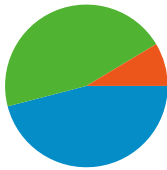

Site Usage

281,387 Visits

50.95% Bounce Rate

776,035 Pageviews

00:03:07 Avg. Time on Site

2.76 Pages/Visit

38.94% % New Visits

Traffic Sources Overview

Visitors Overview

Visitors
110,171

All traffic sources sent a total of 281,387 visits

 45.96% Direct Traffic

 8.58% Referring Sites

 45.46% Search Engines

- **Direct Traffic**
129,331.00 (45.96%)
- **Search Engines**
127,907.00 (45.46%)
- **Referring Sites**
24,149.00 (8.58%)

281,387 visits came from 65 countries/territories

Site Usage

Country/Territory	Visits	Pages/Visit	Avg. Time on Site	% New Visits	Bounce Rate
Visits 281,387 % of Site Total: 100.00%	Pages/Visit 2.76 Site Avg: 2.76 (0.00%)	Avg. Time on Site 00:03:07 Site Avg: 00:03:07 (0.00%)	% New Visits 38.98% Site Avg: 38.94% (0.10%)	Bounce Rate 50.95% Site Avg: 50.95% (0.00%)	
Brazil	279,851	2.76	00:03:07	38.73%	50.79%
Portugal	427	1.31	00:00:26	94.85%	90.16%
United States	396	1.86	00:01:39	77.27%	70.96%
Ireland	85	1.15	00:00:34	100.00%	95.29%
Uruguay	61	1.39	00:00:29	13.11%	73.77%
(not set)	52	3.15	00:04:38	61.54%	48.08%
Japan	45	1.16	00:00:43	97.78%	86.67%
Italy	39	1.33	00:00:27	89.74%	82.05%
United Kingdom	37	2.84	00:02:31	100.00%	75.68%

France	35	1.20	00:00:17	97.14%	88.57%
					1 - 10 of 65

Pages on this site were viewed a total of 776,035 times

 776,035 Pageviews

 602,780 Unique Views

 50.95% Bounce Rate

Top Content

Pages	Pageviews	% Pageviews
/	240,771	31.03%
/index.php?option=com_content&task=category§ionid=1&id=	46,118	5.94%
/index.php?option=com_frontpage&Itemid=124	24,528	3.16%
/index.php?option=com_content&task=view&id=39&Itemid=73	22,177	2.86%
/index.php?option=com_content&task=category§ionid=1&id=	10,948	1.41%